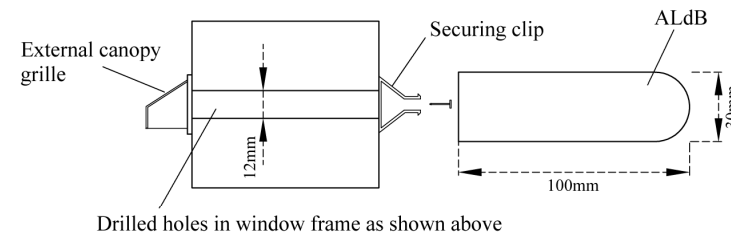

FIXING INSTRUCTIONS

ACOUSTIC LOW PROFILE - ALDB - TVALdB450/TVALdB800

Note: For both vent sizes - 22no. x 12mm holes OR 350mm x 12mm slot

External Canopy Grille fixing holes -
Details below show fixing holes location vertically relative to the slot