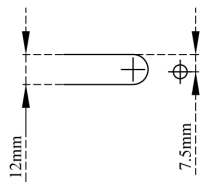

FIXING INSTRUCTIONS

ACOUSTIC LOW PROFILE - ALDB - TVALdB450/TVALdB800

Note: For both vent sizes - 22no. x 12mm holes OR 350mm x 12mm slot

External Canopy Grille fixing holes -
Details below show fixing holes location vertically relative to the slot