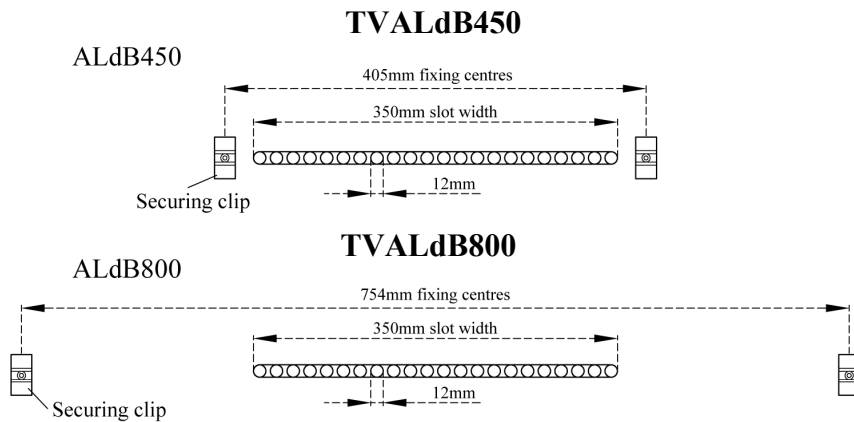

FIXING INSTRUCTIONS

ACOUSTIC LOW PROFILE - ALDB - TVALdB450/TVALdB800

Note: For both vent sizes - 22no. x 12mm holes OR 350mm x 12mm slot

External Canopy Grille fixing holes -
Details below show fixing holes location vertically relative to the slot