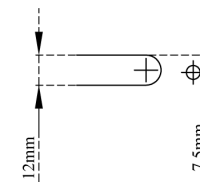

FIXING INSTRUCTIONS

ACOUSTIC LOW PROFILE - ALDB - TVALdB450/TVALdB800

Note: For both vent sizes - 22no. x 12mm holes OR 350mm x 12mm slot

External Canopy Grille fixing holes -
Details below show fixing holes location vertically relative to the slot