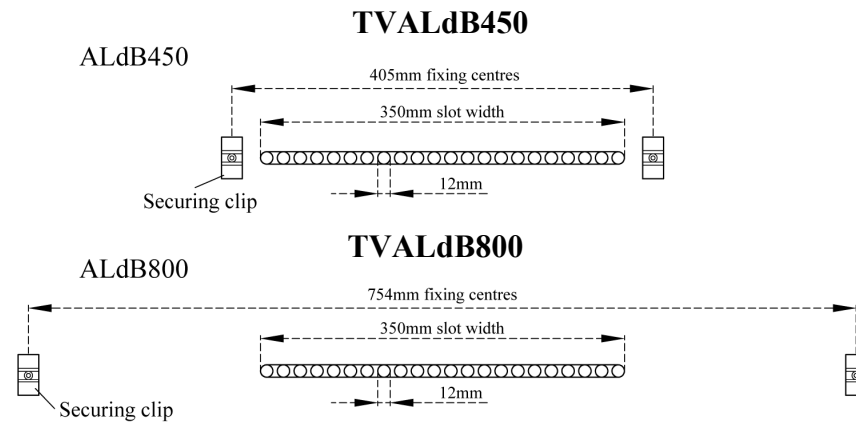

FIXING INSTRUCTIONS

ACOUSTIC LOW PROFILE - ALDB - TVALdB450/TVALdB800

Note: For both vent sizes - 22no. x 12mm holes OR 350mm x 12mm slot

External Canopy Grille fixing holes -
Details below show fixing holes location vertically relative to the slot