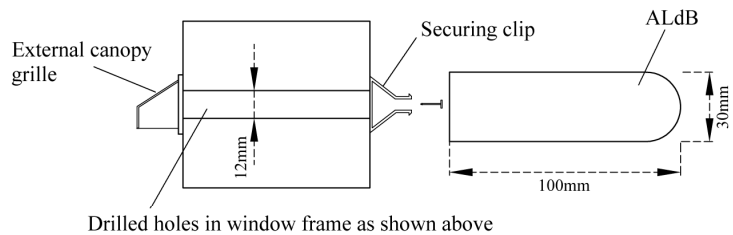

FIXING INSTRUCTIONS

ACOUSTIC LOW PROFILE - ALDB - TVALdB450/TVALdB800

Note: For both vent sizes - 22no. x 12mm holes OR 350mm x 12mm slot

External Canopy Grille fixing holes -
Details below show fixing holes location vertically relative to the slot